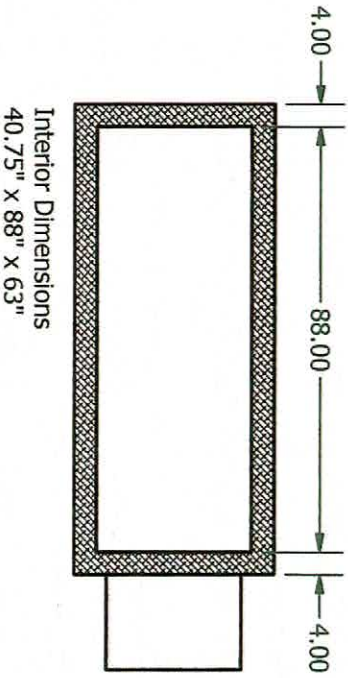

## Truck Body

		PART #	Rev:
DRN BY: K. Bergantinos		0004392	
DATE: 2/19/18	MODEL: 4x8 Transport		
MATERIAL:	PART DESCRIPTION: Dimensional w/ 4" Walls		
CUTSIZE:	SCALE: None	QTY:	

Single Door: 39 1/4" x 62"  
Clear Door Opening: 37" x 61 1/2"

4x8 Transport  
131 Cu. Ft.

Cab Clearance: 52.00

Top View

Interior Dimensions  
40.75" x 88" x 63"

Standard 1/2 HP  
Semi-Hermetic  
Refrigeration System

- Doors Open: Interior Light: ON
- Fans: OFF
- Doors Closed: Interior Light: OFF
- Fans: ON