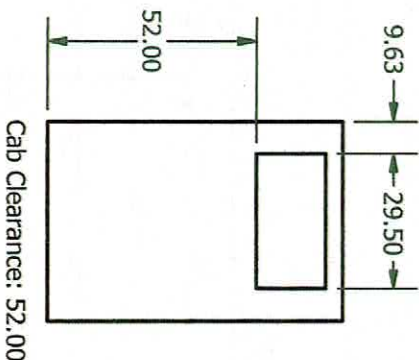

## Truck Body

		PART #	Rev:
DRN BY: K. Bergantinos		0004392	
DATE: 2/19/18	MODEL: 4x8 Transport		
MATERIAL:	PART DESCRIPTION: Dimensional w/ 4" Walls		
CUTSIZE:	SCALE: None	QTY:	

Single Door: 39 1/4" x 62"  
Clear Door Opening: 37" x 61 1/2"

4x8 Transport  
131 Cu. Ft.

Cab Clearance: 52.00

Top View

Interior Dimensions  
40.75" x 88" x 63"

Standard 1/2 HP  
Semi-Hermetic  
Refrigeration System

- Doors Open: Interior Light: ON
- Fans: OFF
- Doors Closed: Interior Light: OFF
- Fans: ON