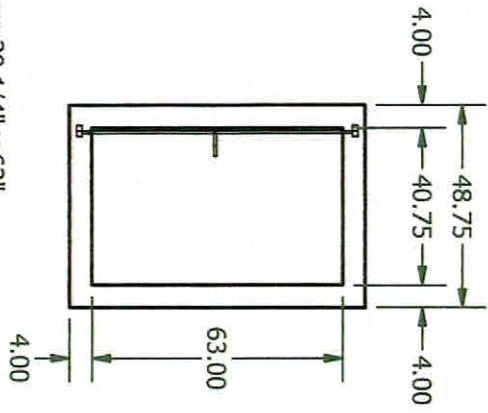

# Transport Specifications

## Truck Body

		PART #	Rev:
DRN BY: K. Bergantinos		0004392	
DATE: 2/19/18	MODEL: 4x8 Transport		
MATERIAL:	PART DESCRIPTION: Dimensional w/ 4" Walls		
CUTSIZE:	SCALE: None	QTY:	

Single Door: 39 1/4" x 62"  
Clear Door Opening: 37" x 61 1/2"

4x8 Transport  
131 Cu. Ft.

Cab Clearance: 52.00

Top View

Interior Dimensions  
40.75" x 88" x 63"

Standard 1/2 HP  
Semi-Hermetic  
Refrigeration System

- Doors Open: Interior Light: ON
- Fans: OFF
- Doors Closed: Interior Light: OFF
- Fans: ON