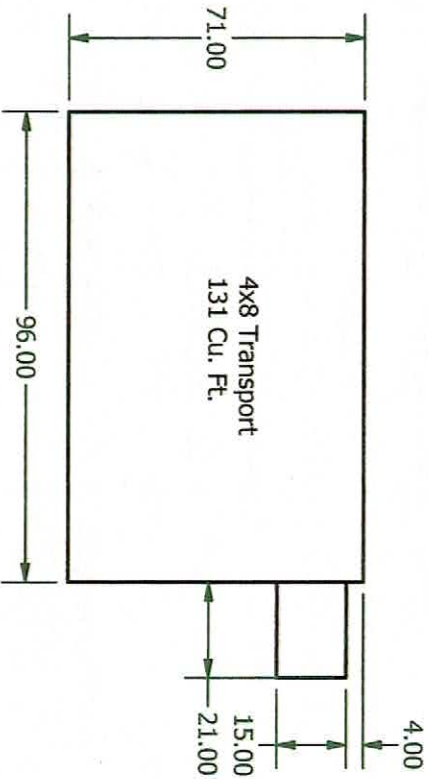

# Transport Specifications

## Truck Body

		PART #	Rev:
DRN BY: K. Bergantinos		0004392	
DATE: 2/19/18	MODEL: 4x8 Transport		
MATERIAL:	PART DESCRIPTION: Dimensional w/ 4" Walls		
CUTSIZE:	SCALE: None	QTY:	

Single Door: 39 1/4" x 62"  
Clear Door Opening: 37" x 61 1/2"

4x8 Transport  
131 Cu. Ft.

Cab Clearance: 52.00

Top View

Interior Dimensions  
40.75" x 88" x 63"

Standard 1/2 HP  
Semi-Hermetic  
Refrigeration System

- Doors Open: Interior Light: ON
- Fans: OFF
- Doors Closed: Interior Light: OFF
- Fans: ON